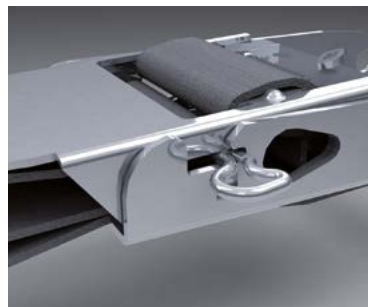

## Fasten simply.

Quality for today – Safety for tomorrow

For advanced quality and safety choose the new and **patented OCS-buckle®** of RODRIGUEZ®.

The unique EASY-OPEN – function sets a high standard in practice and efficiency, without losing sight of profitability.

**The OCS-buckle® of RODRIGUEZ® is DEKRA tested and approved for the securing of a load.**

**RODRIGUEZ®**  
Precision in Motion®

**Contact persons for your individual roller:**

Frank Richter · Tel. +49 (0)2403 780-617  
frichter@rodriguez.de